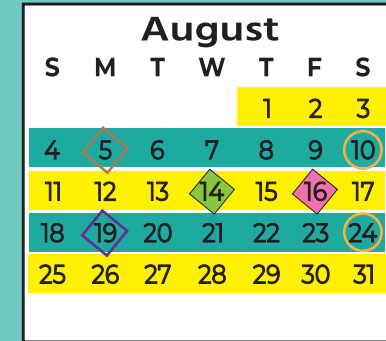

2024 Service Calendar

Garbage & Recycling Collection Schedule by Area

Agness Garbage Collection

Langlois Commercial Dumpster

Langlois Residential Cart

Gardner Ridge

Wilderness Retreat

A Week Recycle - Cape Ferr/GB/PO/NB
B Week Recycle - Bkgs/Harbor