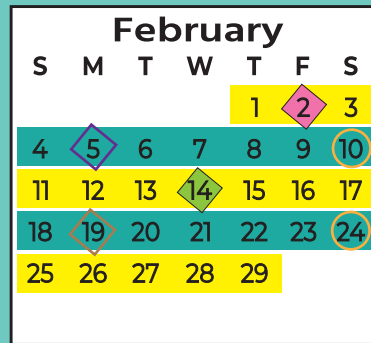

2024 Service Calendar

Garbage & Recycling Collection Schedule by Area

Agness Garbage Collection

Langlois Commercial Dumpster

Langlois Residential Cart

Gardner Ridge

Wilderness Retreat

A Week Recycle - Cape Ferr/GB/PO/NB
B Week Recycle - Bkgs/Harbor