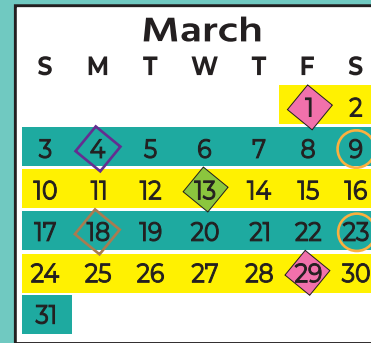

2024 Service Calendar

Garbage & Recycling Collection Schedule by Area

Agness Garbage Collection

Langlois Commercial Dumpster

Langlois Residential Cart

Gardner Ridge

Wilderness Retreat

A Week Recycle - Cape Ferr/GB/PO/NB
B Week Recycle - Bkgs/Harbor