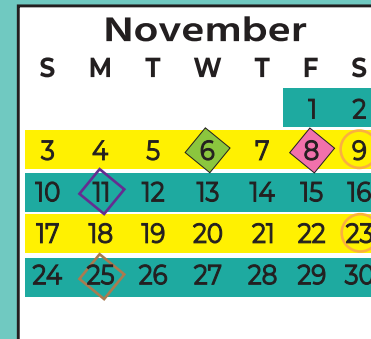

2024 Service Calendar

Garbage & Recycling Collection Schedule by Area

Agness Garbage Collection

Langlois Commercial Dumpster

Langlois Residential Cart

Gardner Ridge

Wilderness Retreat

A Week Recycle - Cape Ferr/GB/PO/NB
B Week Recycle - Bkgs/Harbor