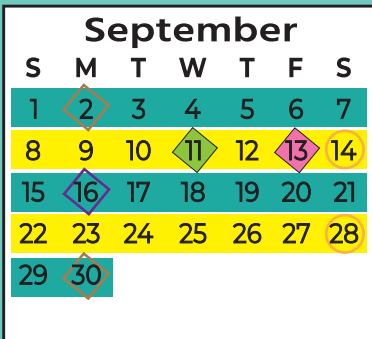

2024 Service Calendar

Garbage & Recycling Collection Schedule by Area

Agness Garbage Collection

Langlois Commercial Dumpster

Langlois Residential Cart

Gardner Ridge

Wilderness Retreat

A Week Recycle - Cape Ferr/GB/PO/NB
B Week Recycle - Bkgs/Harbor