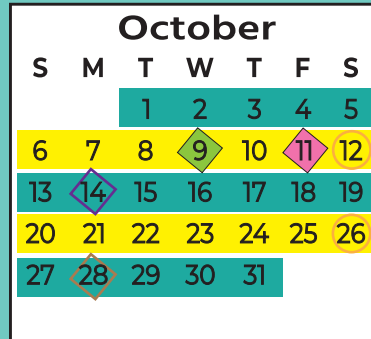

2024 Service Calendar

Garbage & Recycling Collection Schedule by Area

Agness Garbage Collection

Langlois Commercial Dumpster

Langlois Residential Cart

Gardner Ridge

Wilderness Retreat

A Week Recycle - Cape Ferr/GB/PO/NB
B Week Recycle - Bkgs/Harbor