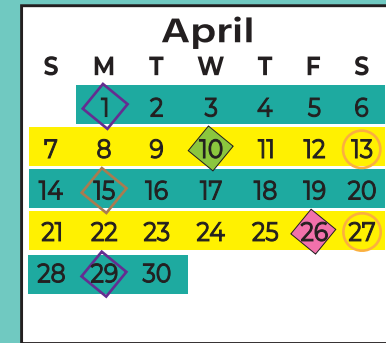

2024 Service Calendar

Garbage & Recycling Collection Schedule by Area

Agness Garbage Collection

Langlois Commercial Dumpster

Langlois Residential Cart

Gardner Ridge

Wilderness Retreat

A Week Recycle - Cape Ferr/GB/PO/NB
B Week Recycle - Bkgs/Harbor