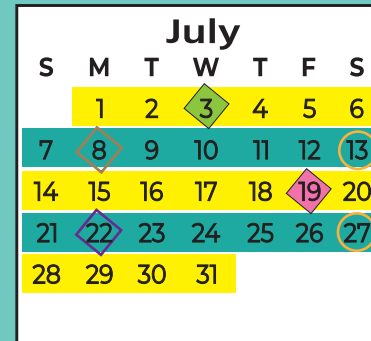

2024 Service Calendar

Garbage & Recycling Collection Schedule by Area

Agness Garbage Collection

Langlois Commercial Dumpster

Langlois Residential Cart

Gardner Ridge

Wilderness Retreat

A Week Recycle - Cape Ferr/GB/PO/NB
B Week Recycle - Bkgs/Harbor