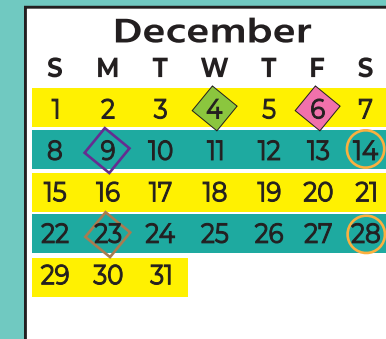

2024 Service Calendar

Garbage & Recycling Collection Schedule by Area

Agness Garbage Collection

Langlois Commercial Dumpster

Langlois Residential Cart

Gardner Ridge

Wilderness Retreat

A Week Recycle - Cape Ferr/GB/PO/NB
B Week Recycle - Bkgs/Harbor