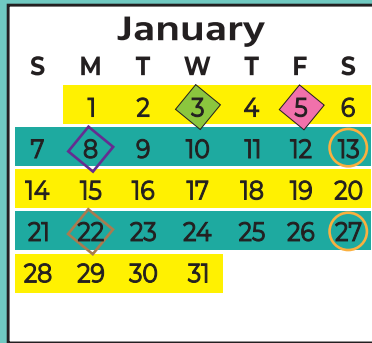

2024 Service Calendar

Garbage & Recycling Collection Schedule by Area

Agness Garbage Collection

Langlois Commercial Dumpster

Langlois Residential Cart

Gardner Ridge

Wilderness Retreat

A Week Recycle - Cape Ferr/GB/PO/NB
B Week Recycle - Bkgs/Harbor