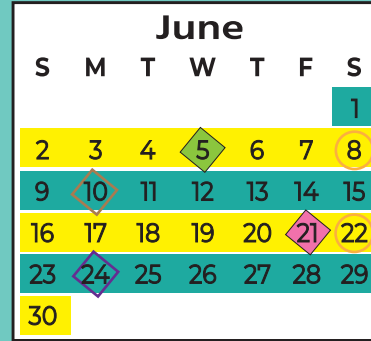

2024 Service Calendar

Garbage & Recycling Collection Schedule by Area

Agness Garbage Collection

Langlois Commercial Dumpster

Langlois Residential Cart

Gardner Ridge

Wilderness Retreat

A Week Recycle - Cape Ferr/GB/PO/NB
B Week Recycle - Bkgs/Harbor