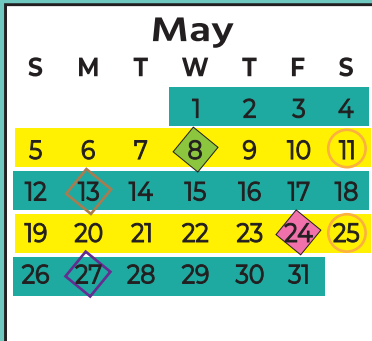

2024 Service Calendar

Garbage & Recycling Collection Schedule by Area

Agness Garbage Collection

Langlois Commercial Dumpster

Langlois Residential Cart

Gardner Ridge

Wilderness Retreat

A Week Recycle - Cape Ferr/GB/PO/NB
B Week Recycle - Bkgs/Harbor